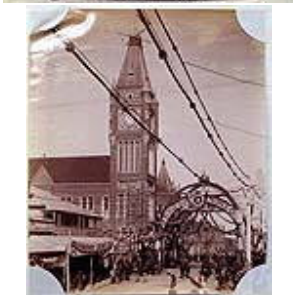

WA.32 [Jubilee Decorations on City Street], 1897

Anon. Albumen paper photograph, 18.7 x 15cm.