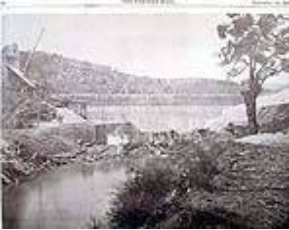

WA.Eph.14 The Weir From Below, 1901

Anon. Process letterpress block, printed number "26," text "The Western Mail" and date "September 14, 1901" above image, titled in pencil below image, 20 x 27.8cm (image). Left edge partially attached to album page

---